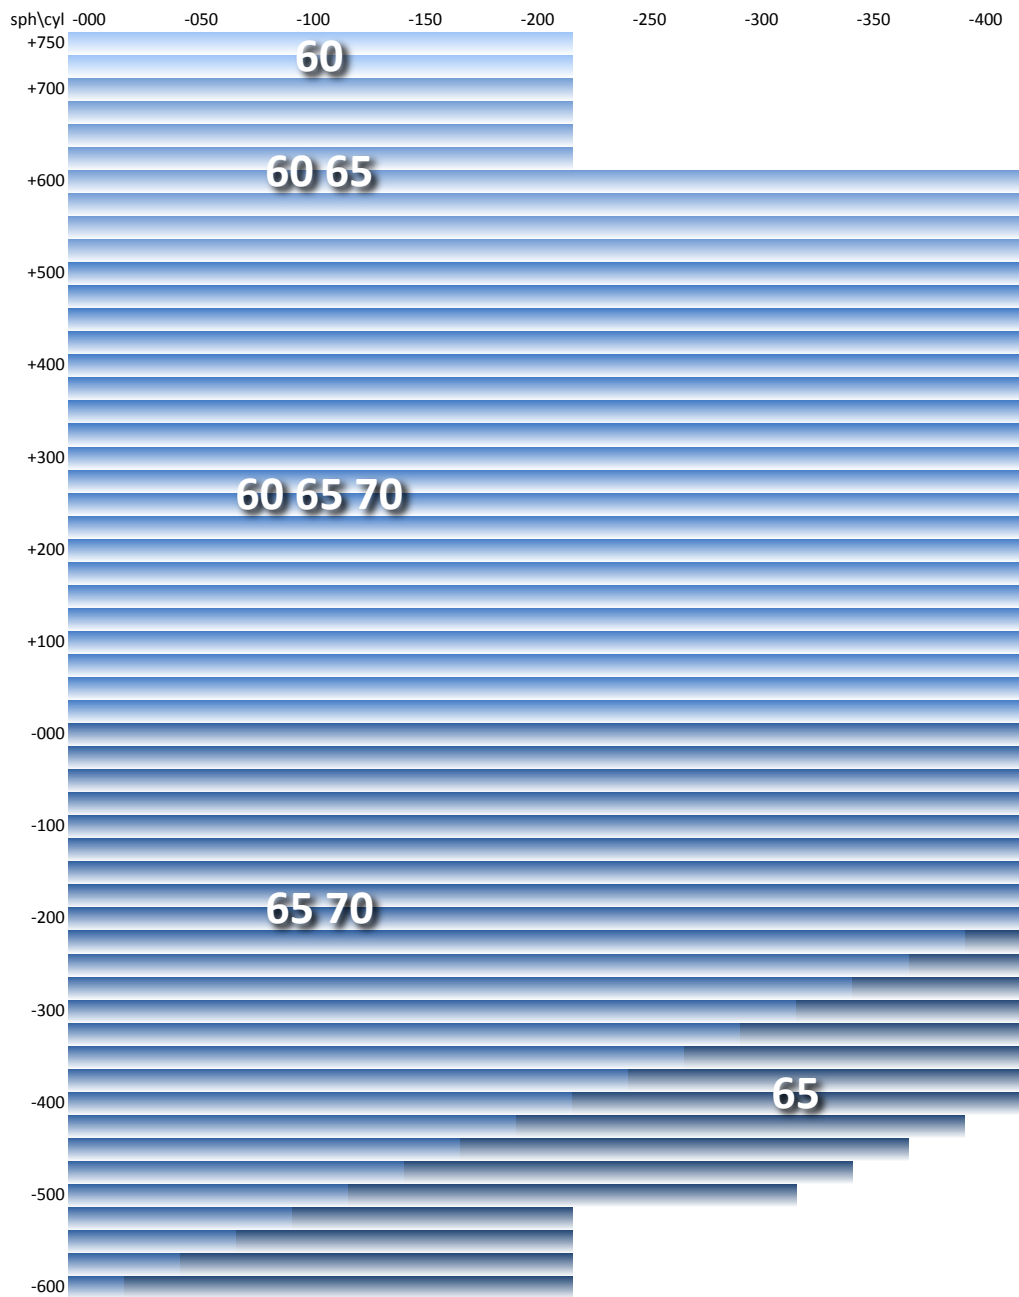

## INDEX 1.523 Mineral Lens Finished Single Vision

Refractive Index	1.523	Clear
Abbé Value	57-59	
Specific Gravity	2.533	Treatment
Design	flat curve	Multi
Typ	spherical	