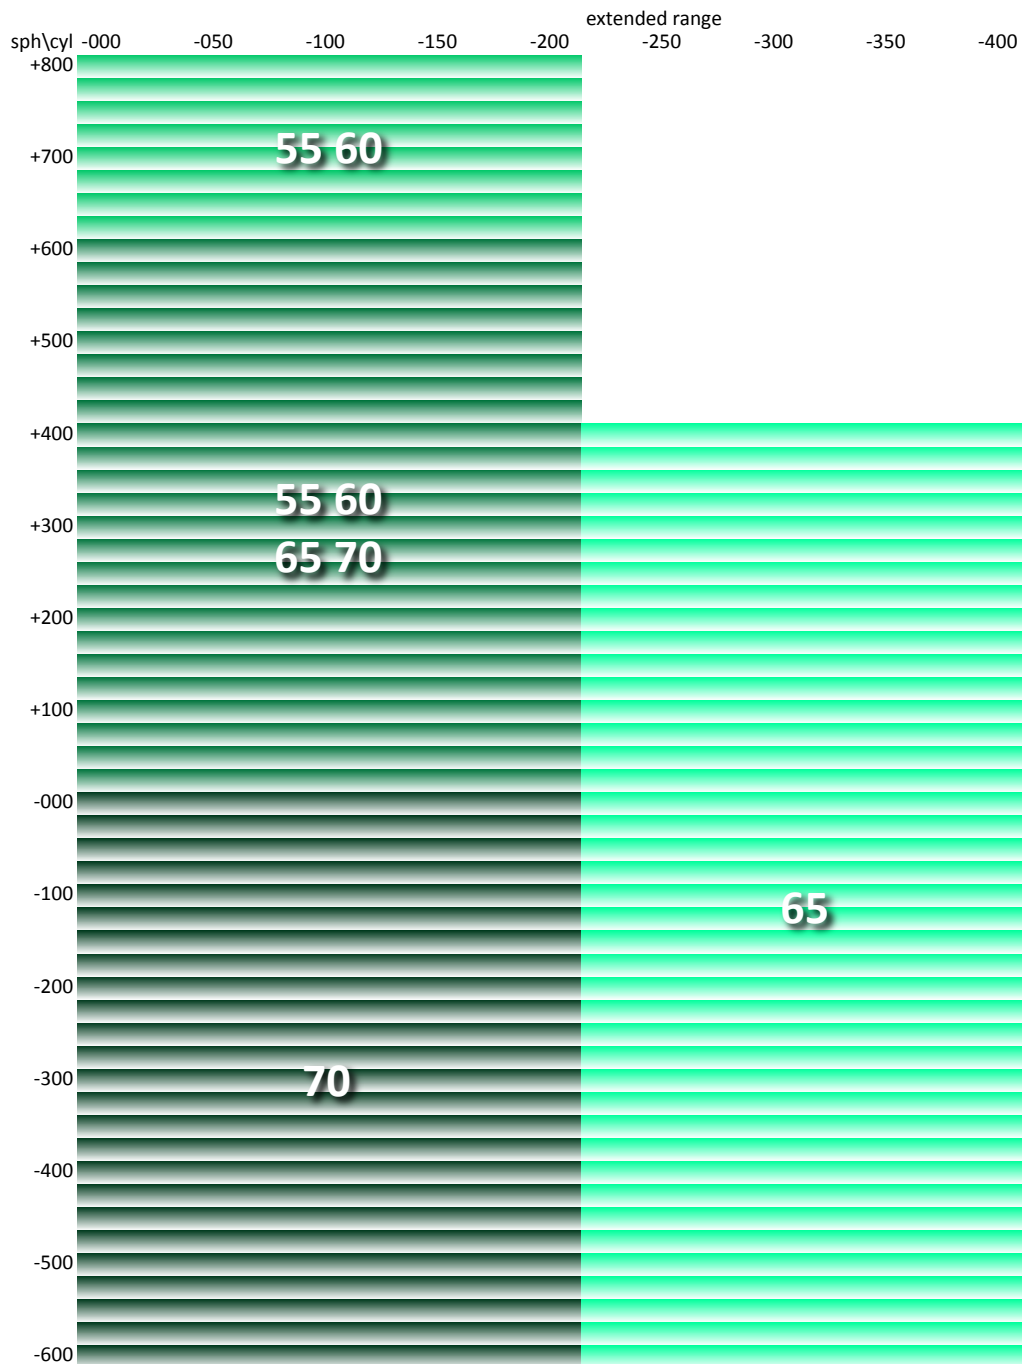

Product Fact Sheet

INDEX 1.498 Hard Resin Lens Finished Single Vision

Refractive Index 1.498
Abbé Value 58
Specific Gravity 1.32
Design flat curve
Typ spherical
Material RAV 7

Clear

Treatments

Clean

Multi

Hard

Color