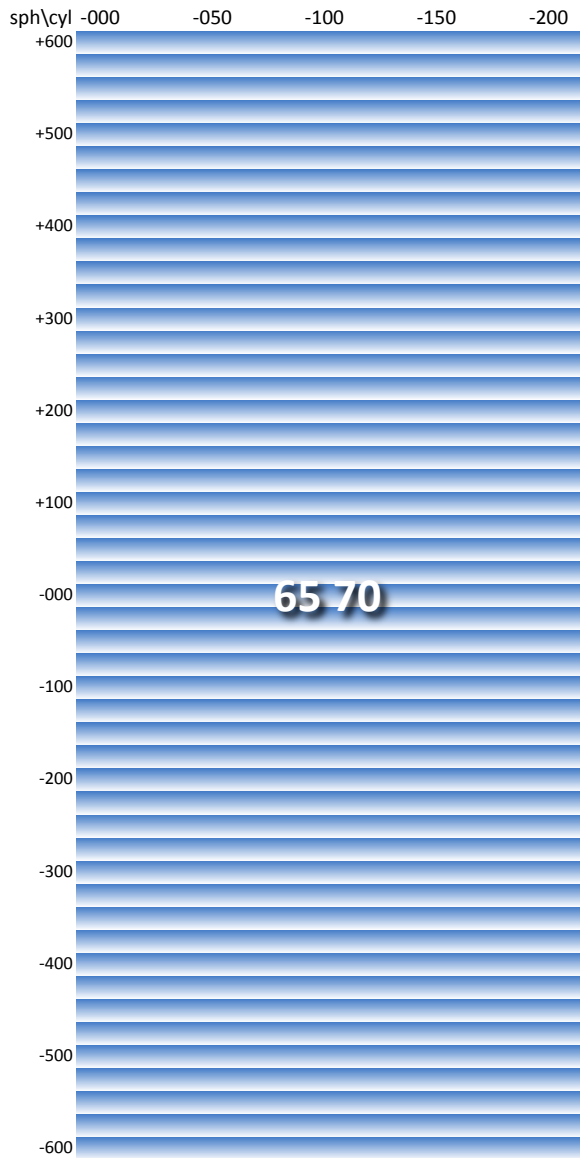

Product Fact Sheet

INDEX 1.6 Mineral Lens Finished Single Vision

Refractive Index	1.6	Clear
Abbé Value	43	
Specific Gravity	2.70	Treatment
Design	flat curve	Multi
Typ	spherical	

Treatment

INDEX 1.6 Mineral Lens
Finished Single Vision