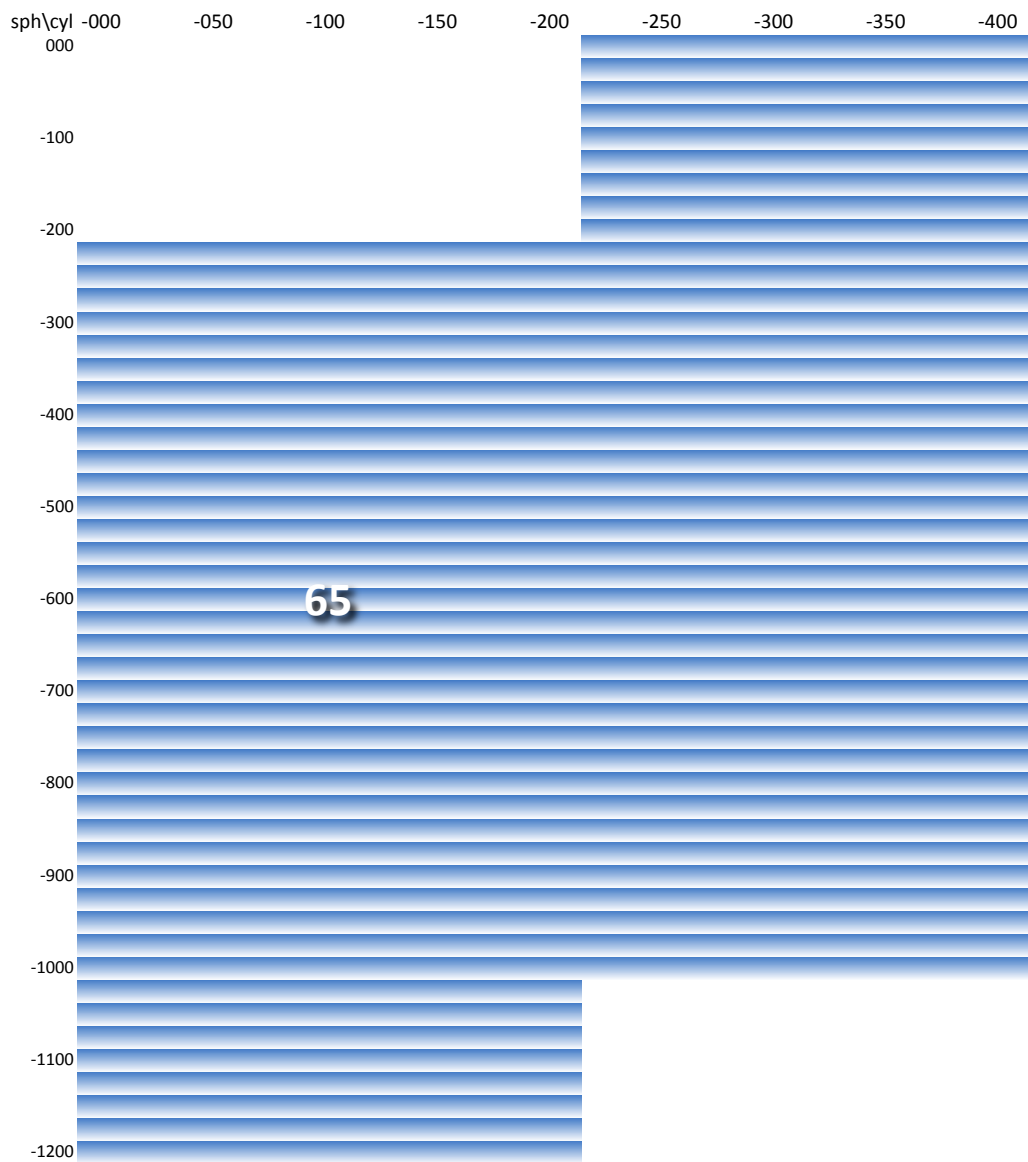

Product Fact Sheet

INDEX 1.7 Mineral Lens Finished Single Vision

Refractive Index	1.7	Clear
Abbé Value	35-36	
Specific Gravity	3.10	Treatment
Design	flat curve	Multi
Typ	spherical	

Treatment

INDEX 1.7, Mineral Lens
Finished Single Vision

Multi Coating

multi layer system
excellent durability
high AR performance
uniform AR color quality