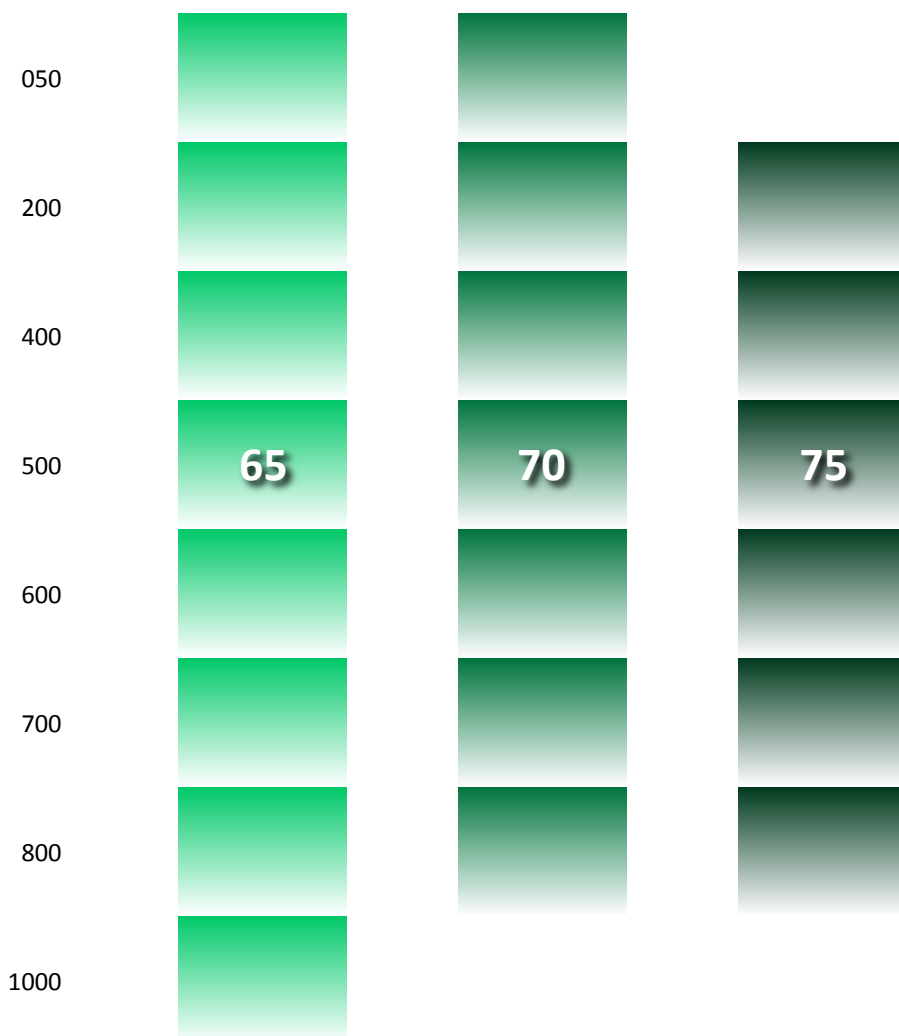

Product Fact Sheet

INDEX 1.498 Hard Resin Lens Semi Finished Single Vision

Refractive Index 1.498
Abbé Value 58
Specific Gravity 1.32
Typ spherical
Material RAV 7

Clear

Treatments

Hard

Color

base